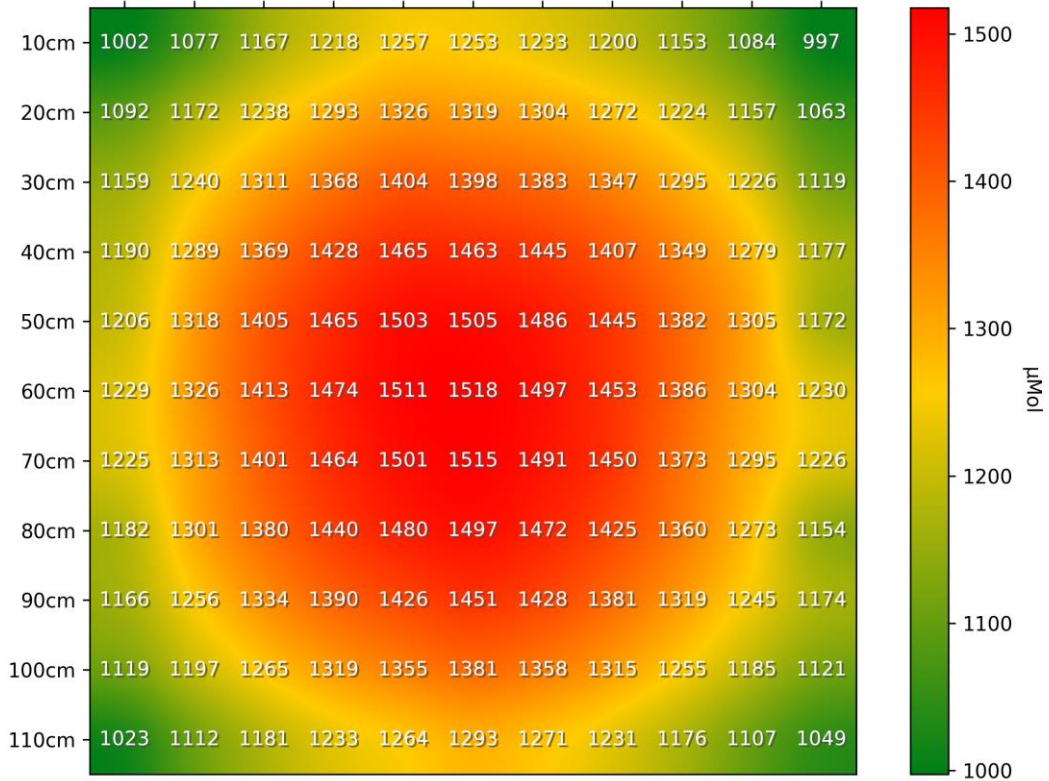

LED-TECH.DE

OPTOELECTRONICS

PPFD Heatmap LT-5949 - 3500K - Distance @ 60cm - power supply @ 75%

PPFD 3D Heatmap LT-5949 - 3500K - Distance @ 60cm - power supply @ 75%

LED-TECH.DE

OPTOELECTRONICS

PPFD Heatmap LT-5949 - 3500K - Distance @ 60cm - power supply @ 100%
10cm 20cm 30cm 40cm 50cm 60cm 70cm 80cm 90cm 100cm 110cm

PPFD 3D Heatmap LT-5949 - 3500K - Distance @ 60cm - power supply @ 100%

LED-TECH.DE

OPTOELECTRONICS

PPFD Heatmap LT-5949 - 3500K - Distance @ 115cm - power supply @ 100%

PPFD 3D Heatmap LT-5949 - 3500K - Distance @ 115cm - power supply @ 100%