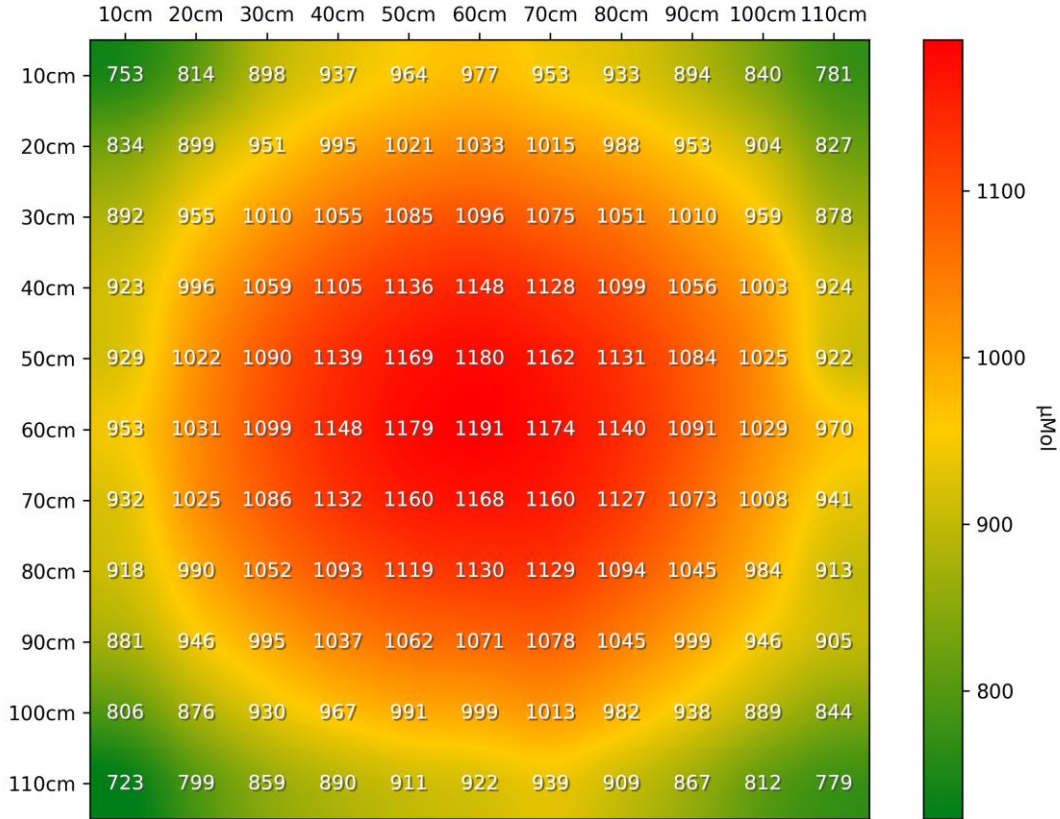

LED-TECH.DE

OPTOELECTRONICS

PPFD Heatmap LT-5949 - 3500K - Distance @ 60cm - power supply @ 75%

PPFD 3D Heatmap LT-5949 - 3500K - Distance @ 60cm - power supply @ 75%

LED-TECH.DE

OPTOELECTRONICS

PPFD Heatmap LT-5949 - 3500K - Distance @ 60cm - power supply @ 100%
10cm 20cm 30cm 40cm 50cm 60cm 70cm 80cm 90cm 100cm 110cm

PPFD 3D Heatmap LT-5949 - 3500K - Distance @ 60cm - power supply @ 100%

LED-TECH.DE

OPTOELECTRONICS

PPFD Heatmap LT-5949 - 3500K - Distance @ 115cm - power supply @ 100%

PPFD 3D Heatmap LT-5949 - 3500K - Distance @ 115cm - power supply @ 100%