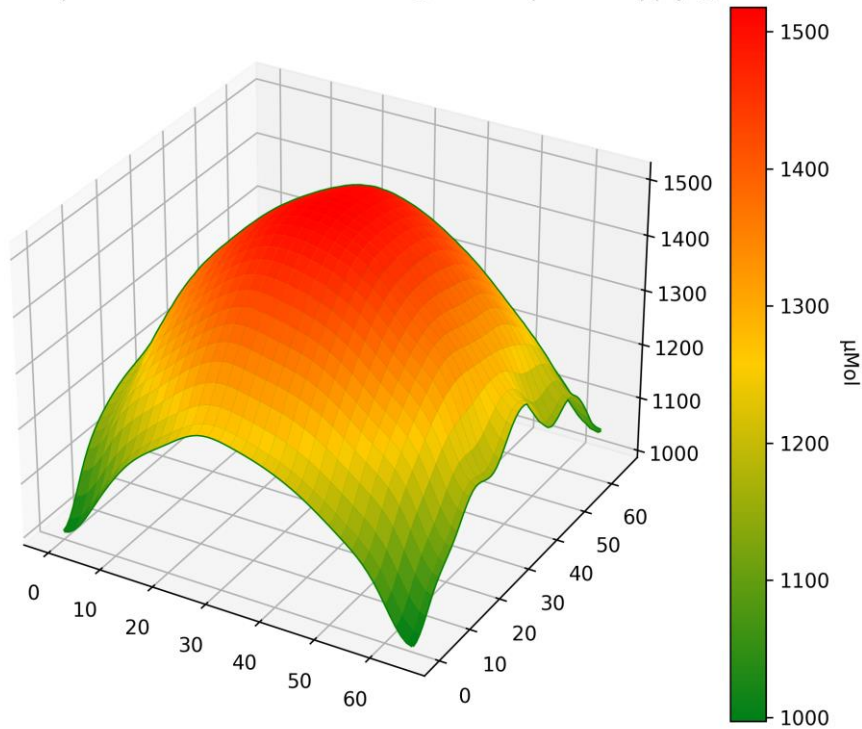

LED-TECH.DE

OPTOELECTRONICS

PPFD Heatmap LT-5949 - 3500K - Distance @ 60cm - power supply @ 75%

PPFD 3D Heatmap LT-5949 - 3500K - Distance @ 60cm - power supply @ 75%

LED-TECH.DE

OPTOELECTRONICS

PPFD Heatmap LT-5949 - 3500K - Distance @ 60cm - power supply @ 100%
10cm 20cm 30cm 40cm 50cm 60cm 70cm 80cm 90cm 100cm 110cm

PPFD 3D Heatmap LT-5949 - 3500K - Distance @ 60cm - power supply @ 100%

LED-TECH.DE

OPTOELECTRONICS

PPFD Heatmap LT-5949 - 3500K - Distance @ 115cm - power supply @ 100%

PPFD 3D Heatmap LT-5949 - 3500K - Distance @ 115cm - power supply @ 100%