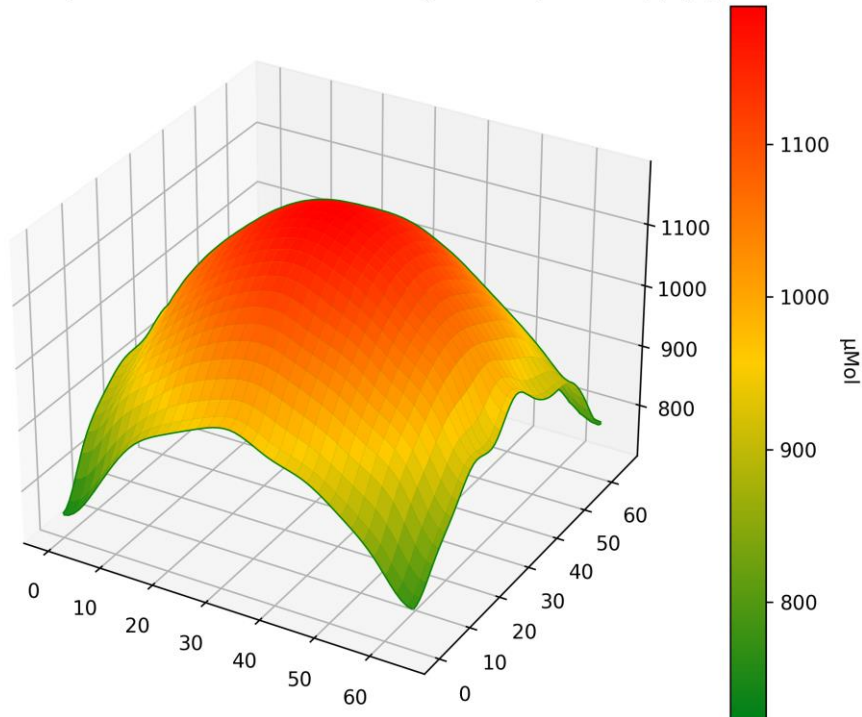

LED-TECH.DE

OPTOELECTRONICS

PPFD Heatmap LT-5949 - 3500K - Distance @ 60cm - power supply @ 75%

PPFD 3D Heatmap LT-5949 - 3500K - Distance @ 60cm - power supply @ 75%

LED-TECH.DE

OPTOELECTRONICS

PPFD Heatmap LT-5949 - 3500K - Distance @ 60cm - power supply @ 100%
10cm 20cm 30cm 40cm 50cm 60cm 70cm 80cm 90cm 100cm 110cm

PPFD 3D Heatmap LT-5949 - 3500K - Distance @ 60cm - power supply @ 100%

LED-TECH.DE

OPTOELECTRONICS

PPFD Heatmap LT-5949 - 3500K - Distance @ 115cm - power supply @ 100%

PPFD 3D Heatmap LT-5949 - 3500K - Distance @ 115cm - power supply @ 100%