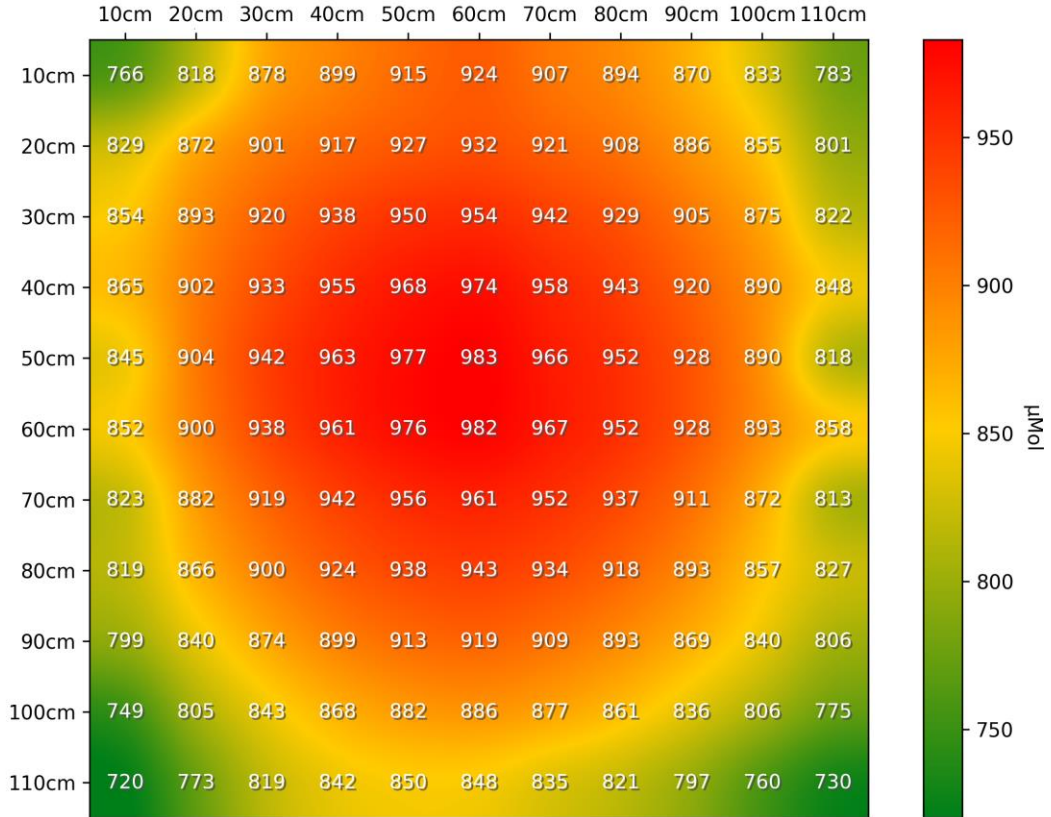

LED-TECH.DE

OPTOELECTRONICS

PPFD Heatmap LT-5949 - 3500K - Distance @ 60cm - power supply @ 75%

PPFD 3D Heatmap LT-5949 - 3500K - Distance @ 60cm - power supply @ 75%

LED-TECH.DE

OPTOELECTRONICS

PPFD Heatmap LT-5949 - 3500K - Distance @ 60cm - power supply @ 100%
10cm 20cm 30cm 40cm 50cm 60cm 70cm 80cm 90cm 100cm 110cm

PPFD 3D Heatmap LT-5949 - 3500K - Distance @ 60cm - power supply @ 100%

LED-TECH.DE

OPTOELECTRONICS

PPFD Heatmap LT-5949 - 3500K - Distance @ 115cm - power supply @ 100%

PPFD 3D Heatmap LT-5949 - 3500K - Distance @ 115cm - power supply @ 100%